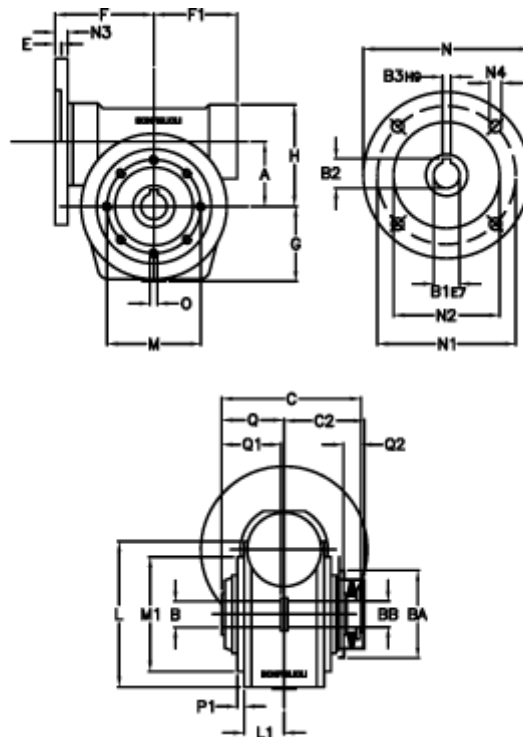

Data Sheet

Article number: 390204901072736
 Description: Worm Gear with Torque Limiter
 VF 49-L2-P-10 P71B5

Measures

a = 49.50	C2 = 63,5	L1 = 36.8	O = M6x8
B = 25	Description = VF 49P-xx-71B5	m = 94	P1 = 2.5
B1 E7 = 14	E = 3.0	M1 = 68	Q = 51.0
B2 = 16.3	F = 70	N = 160	Q1 = 41
B3 H9 = 5	F1 = 63	N1 = 130	Q2 = 15
BA = 63	g = 56	N2 = 110	
BB H7 = 14	H = 80.0	N3 = 10.5	
C = 105	L = 107.5	N4 = 9,5	